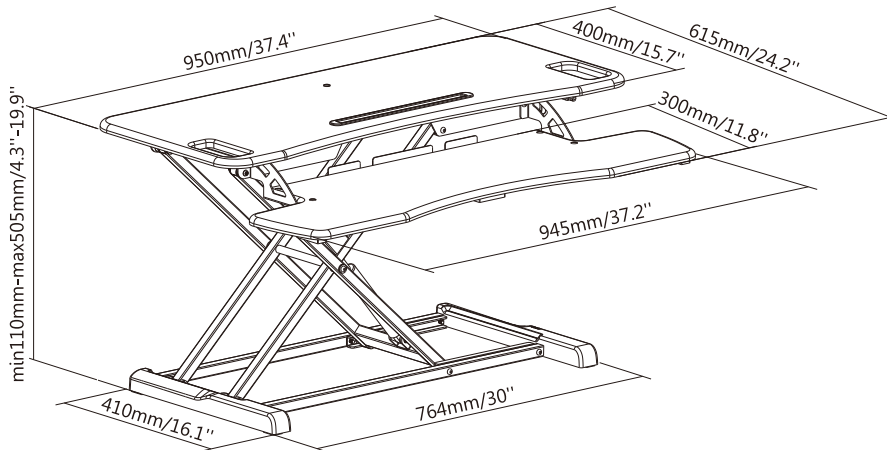

**15.6"/395mm**

Stepless Height Adjustment

**Squeeze handle**

effortlessly adjust height

## Sit-Stand Desktop Workstations

**Brateck**<sup>®</sup>  
BRACKET TECHNOLOGY

Colors: ● ○

Weight Capacity  
**15kg/33lbs**

Weight Capacity  
**2kg/4.4lbs**

Desktop Thickness  
**15mm/0.59"**

**DWS06-02NBLK**